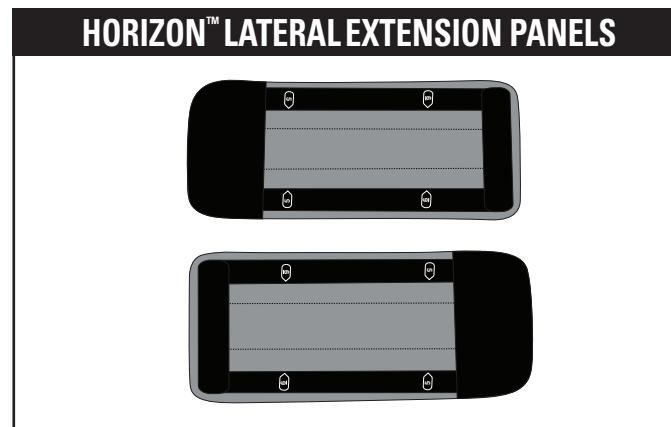

HORIZON™ LATERAL EXTENSION PANELS

HORIZON™

by Aspen

LATERAL EXTENSION PANELS

EXTENSION ACCESSORY	3	4	5	6
	50 to 58 in. (127 to 145 cm)	56 to 62 in. (142 to 160 cm)	60 to 68 in. (157 to 175 cm)	66 to 70 in. (173 to 193 cm)
Men's Pant Size	42 - 50	46 - 54	50 - 58	54 - 62
Women's Pant Size	26 - 32	34 - 40	42 - 48	50 - 56