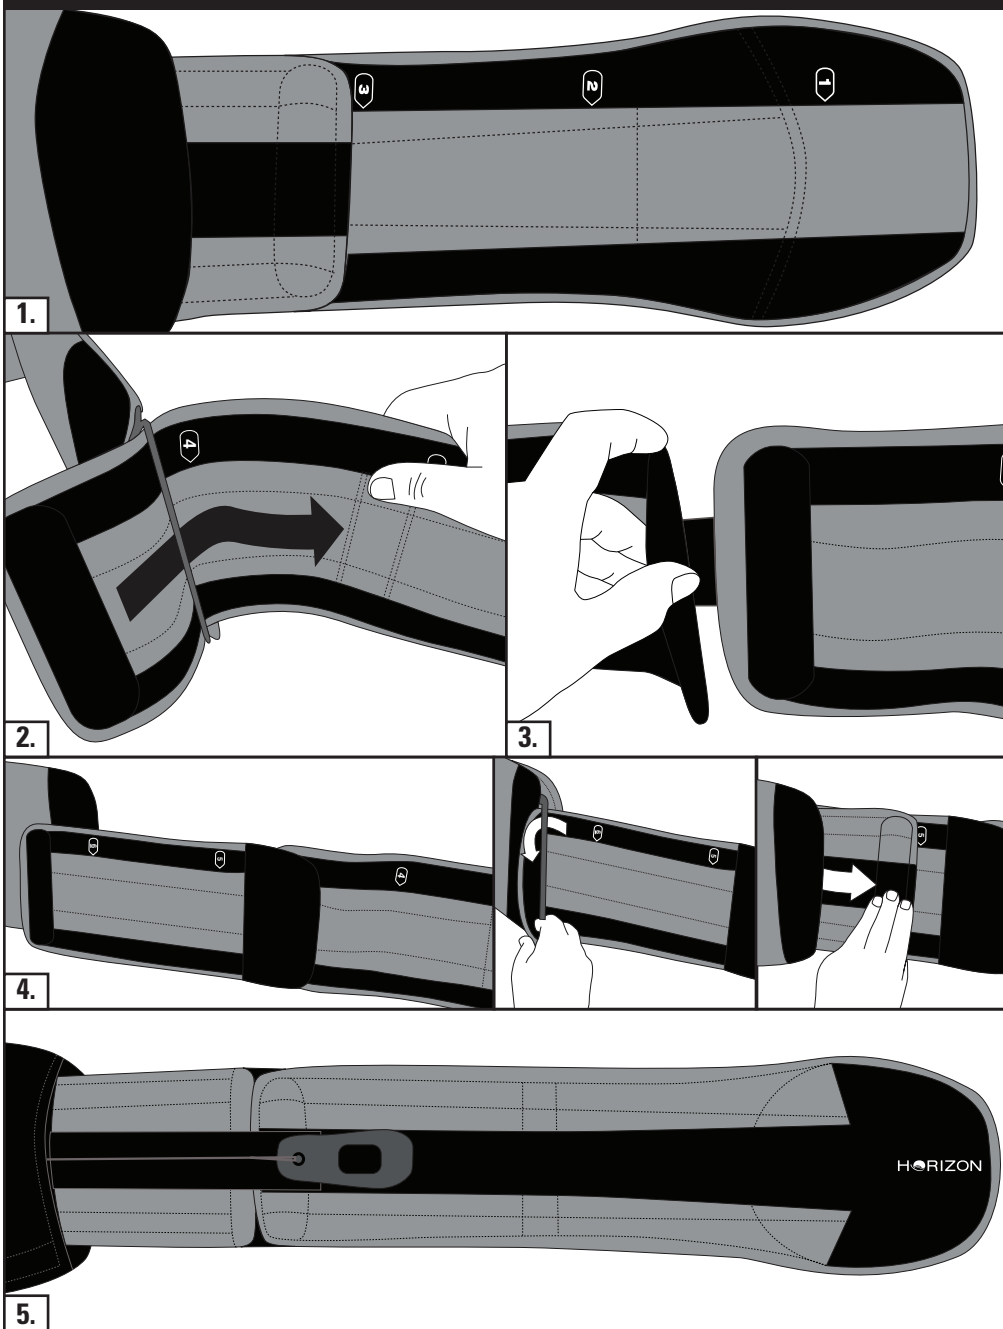

HORIZON™ LATERAL EXTENSION PANELS

HORIZON™

by Aspen

LATERAL EXTENSION PANELS

EXTENSION ACCESSORY	3	4	5	6
	50 to 58 in. (127 to 145 cm)	56 to 62 in. (142 to 160 cm)	60 to 68 in. (157 to 175 cm)	66 to 70 in. (173 to 193 cm)
Men's Pant Size	42 - 50	46 - 54	50 - 58	54 - 62
Women's Pant Size	26 - 32	34 - 40	42 - 48	50 - 56